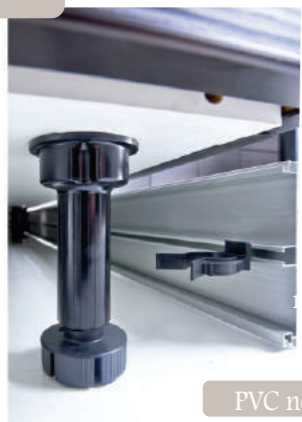

10/02

PVC nogica VOLPATO

H 10cm

H 15cm

20/20.400.0408